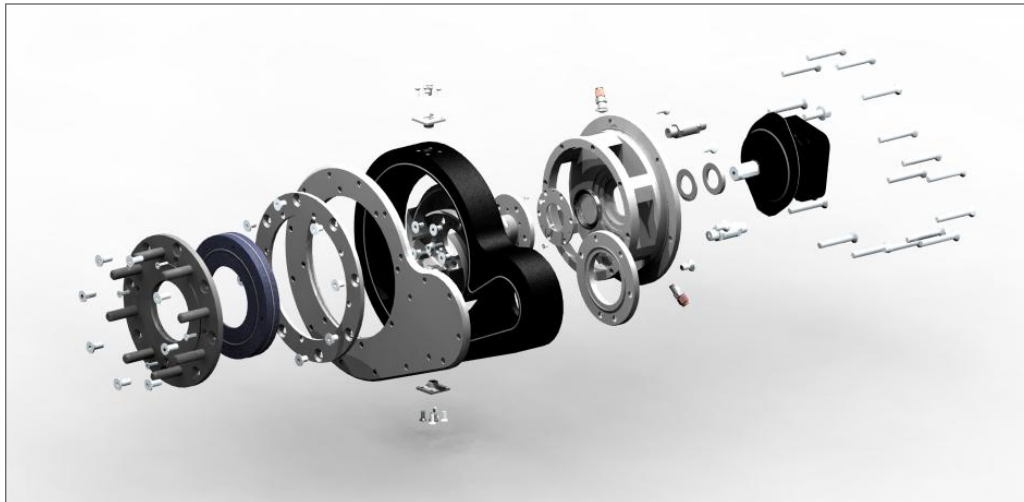

## 2K6 Boost Pump

The 2K6 Boost Pump is a unique PIG boost pump design that ties into a sub sea skid. The highly successful design has led to considerably more business due to increased capability without dramatic cost increases.